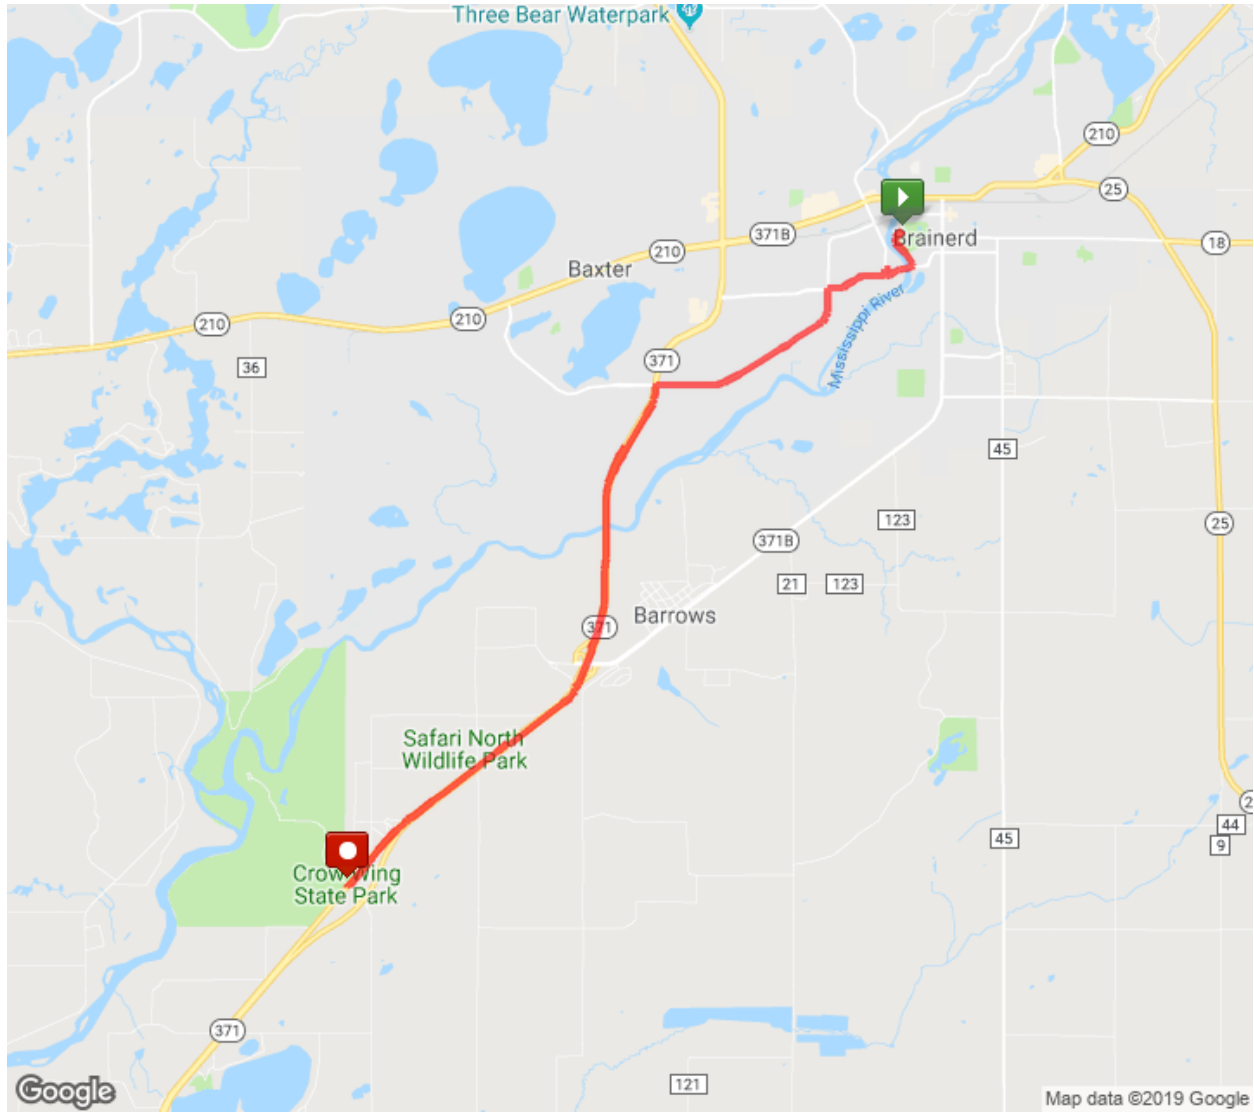

RELAY: Brainerd to Little Falls - Leg #1

Distance: 10.21 mi

Elevation Gain: 157 ft

Elevation Max: 1,216 ft

BRAINERD TO LITTLE FALLS

Notes

0.00 mi	Head southwest on E River Rd toward E College Dr
0.42 mi	Head south on E River Rd toward E College Dr
0.42 mi	Turn right onto W College Dr
0.70 mi	At the traffic circle, take the 1st exit onto SW 4th St
0.77 mi	Turn right Destination will be on the right
0.85 mi	Head north toward SW 4th St
0.93 mi	Turn left onto SW 4th St
0.99 mi	At the traffic circle, take the 1st exit onto W College Dr Destination will be on the right
1.38 mi	Head southwest on W College Dr
1.45 mi	At the traffic circle, continue straight to stay on W College Dr
1.57 mi	Turn right onto Highland Scenic Rd Destination will be on the right
1.58 mi	Head south on Highland Scenic Rd toward W College Dr Destination will be on the right
1.96 mi	Head southwest on Highland Scenic Rd toward Red Pine Cir Destination will be on the right
2.61 mi	Head southwest on Highland Scenic Rd toward Camwood Trail S
3.48 mi	Slight right to stay on Highland Scenic Rd
3.66 mi	Turn right onto MN-371 N Destination will be on the right
3.68 mi	Head south on MN-371 N toward Highland Scenic Rd
4.63 mi	Head north on MN-371 N
4.89 mi	Make a U-turn Destination will be on the left
6.12 mi	Head south on MN-371 S
6.87 mi	Turn left toward MN-371 N
6.89 mi	Turn right onto MN-371 N Destination will be on the right
7.25 mi	Head southwest on MN-371 N toward Gwynn Ln
8.14 mi	Turn right toward MN-371 S
8.16 mi	Turn left onto MN-371 S Destination will be on the right
9.83 mi	Head southwest on MN-371 S toward 60th Ave SW
10.17 mi	Turn right at 60th Ave SW/N Koering Rd Destination will be on the left
10.20 mi	Destination