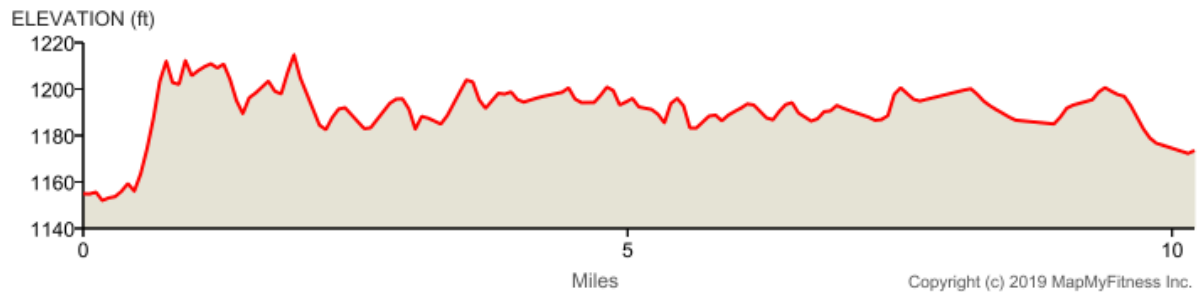

RELAY: Brainerd to Little Falls - Leg #1

Distance: 10.21 mi

Elevation Gain: 157 ft

Elevation Max: 1,216 ft

BRAINERD TO LITTLE FALLS

Notes

0.00 mi	Head southwest on E River Rd toward E College Dr
0.42 mi	Head south on E River Rd toward E College Dr
0.42 mi	Turn right onto W College Dr
0.70 mi	At the traffic circle, take the 1st exit onto SW 4th St
0.77 mi	Turn right Destination will be on the right
0.85 mi	Head north toward SW 4th St
0.93 mi	Turn left onto SW 4th St
0.99 mi	At the traffic circle, take the 1st exit onto W College Dr Destination will be on the right
1.38 mi	Head southwest on W College Dr
1.45 mi	At the traffic circle, continue straight to stay on W College Dr
1.57 mi	Turn right onto Highland Scenic Rd Destination will be on the right
1.58 mi	Head south on Highland Scenic Rd toward W College Dr Destination will be on the right
1.96 mi	Head southwest on Highland Scenic Rd toward Red Pine Cir Destination will be on the right
2.61 mi	Head southwest on Highland Scenic Rd toward Camwood Trail S
3.48 mi	Slight right to stay on Highland Scenic Rd
3.66 mi	Turn right onto MN-371 N Destination will be on the right
3.68 mi	Head south on MN-371 N toward Highland Scenic Rd
4.63 mi	Head north on MN-371 N
4.89 mi	Make a U-turn Destination will be on the left
6.12 mi	Head south on MN-371 S
6.87 mi	Turn left toward MN-371 N
6.89 mi	Turn right onto MN-371 N Destination will be on the right
7.25 mi	Head southwest on MN-371 N toward Gwynn Ln
8.14 mi	Turn right toward MN-371 S
8.16 mi	Turn left onto MN-371 S Destination will be on the right
9.83 mi	Head southwest on MN-371 S toward 60th Ave SW
10.17 mi	Turn right at 60th Ave SW/N Koering Rd Destination will be on the left
10.20 mi	Destination