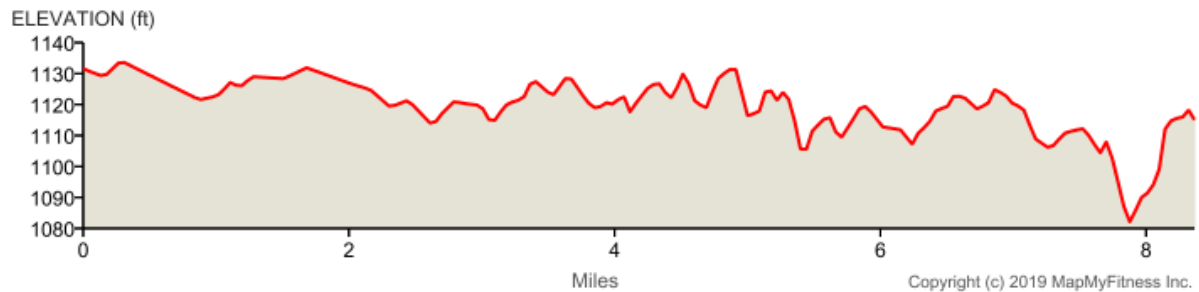

RELAY: Brainerd to Little Falls - Leg #3

Distance: 8.04 mi

Elevation Gain: 49 ft

Elevation Max: 1,173 ft

Notes

0.00 mi	Head south on MN-371 N toward White Pine Rd
3.16 mi	Head south on MN-371 N toward County Rd 284
3.78 mi	Turn right onto County Rd 284
3.80 mi	Turn left onto MN-371 S Destination will be on the left
5.54 mi	Head north on MN-371 S toward 233rd St
6.18 mi	Turn left onto 233rd St
6.21 mi	Turn left onto Haven Rd Destination will be on the right
7.35 mi	Head south on Haven Rd toward Hornet Rd
7.91 mi	Slight right to stay on Haven Rd
8.03 mi	Turn right onto MN-115 W Destination will be on the left
8.04 mi	Destination

RELAY: Brainerd to Little Falls - Leg #4

Distance: 8.36 mi

Elevation Gain: 96 ft

Elevation Max: 1,134 ft

Notes

0.00 mi	Head east on MN-115 E toward Haven Rd
0.01 mi	Turn right onto Haven Rd Destination will be on the right
1.68 mi	Head south on Haven Rd
2.70 mi	Turn right onto Riverwood Dr
2.78 mi	Turn right Destination will be on the left
2.79 mi	Head south toward Riverwood Dr
2.81 mi	Continue onto Riverwood Dr Destination will be on the left
3.38 mi	Head southwest on Riverwood Dr toward Edgewood Rd Destination will be on the right
4.34 mi	Head southwest on Riverwood Dr toward Prairie Dr Destination will be on the right
4.85 mi	Head south on Riverwood Dr toward Park Ave
5.49 mi	Head east
5.50 mi	Continue onto Riverwood Dr
5.69 mi	Turn right onto Haven Rd
6.01 mi	Head south on Haven Rd toward Riverview Drive Merge
6.24 mi	Turn right onto Riverview Drive Merge
6.36 mi	Continue onto Riverview Dr Destination will be on the left
6.49 mi	Head southwest on Riverview Dr toward 11th Ave NE
6.65 mi	Head southwest on Riverview Dr toward Pine Tree Blvd
6.79 mi	Turn right onto 1st St NE Destination will be on the left
7.00 mi	Head southwest on 1st St NE toward 6th Ave NE
7.27 mi	Head south on 1st St NE toward 4th Ave NE