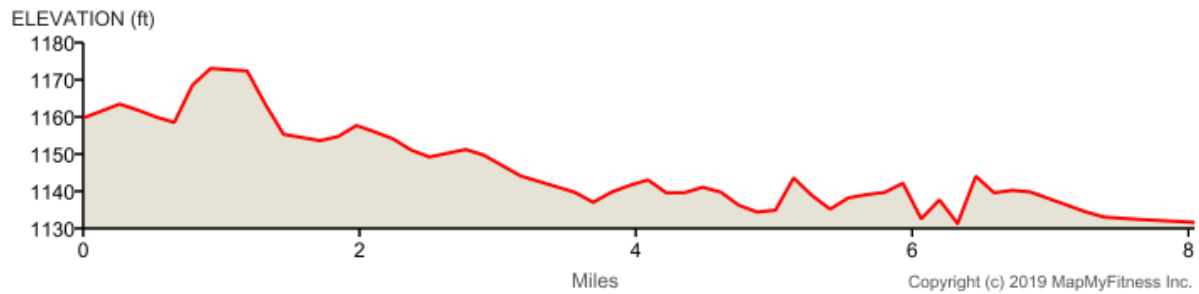

RELAY: Brainerd to Little Falls - Leg #3

Distance: 8.04 mi

Elevation Gain: 49 ft

Elevation Max: 1,173 ft

Notes