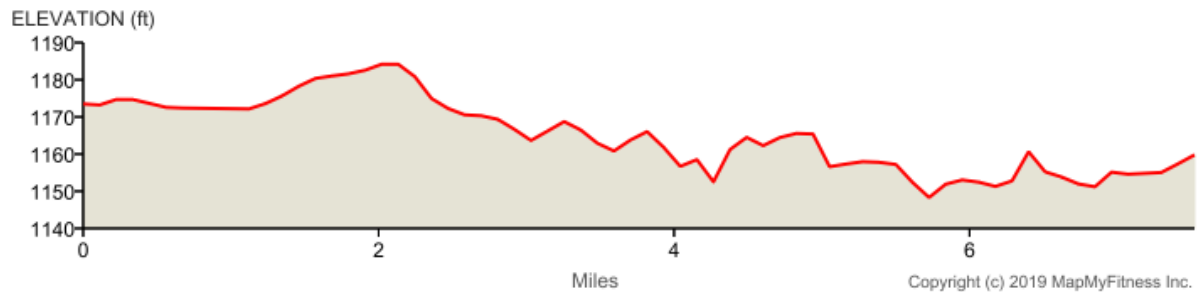

RELAY: Brainerd to Little Falls - Leg #2

Distance: 7.52 mi

Elevation Gain: 51 ft

Elevation Max: 1,186 ft

Notes