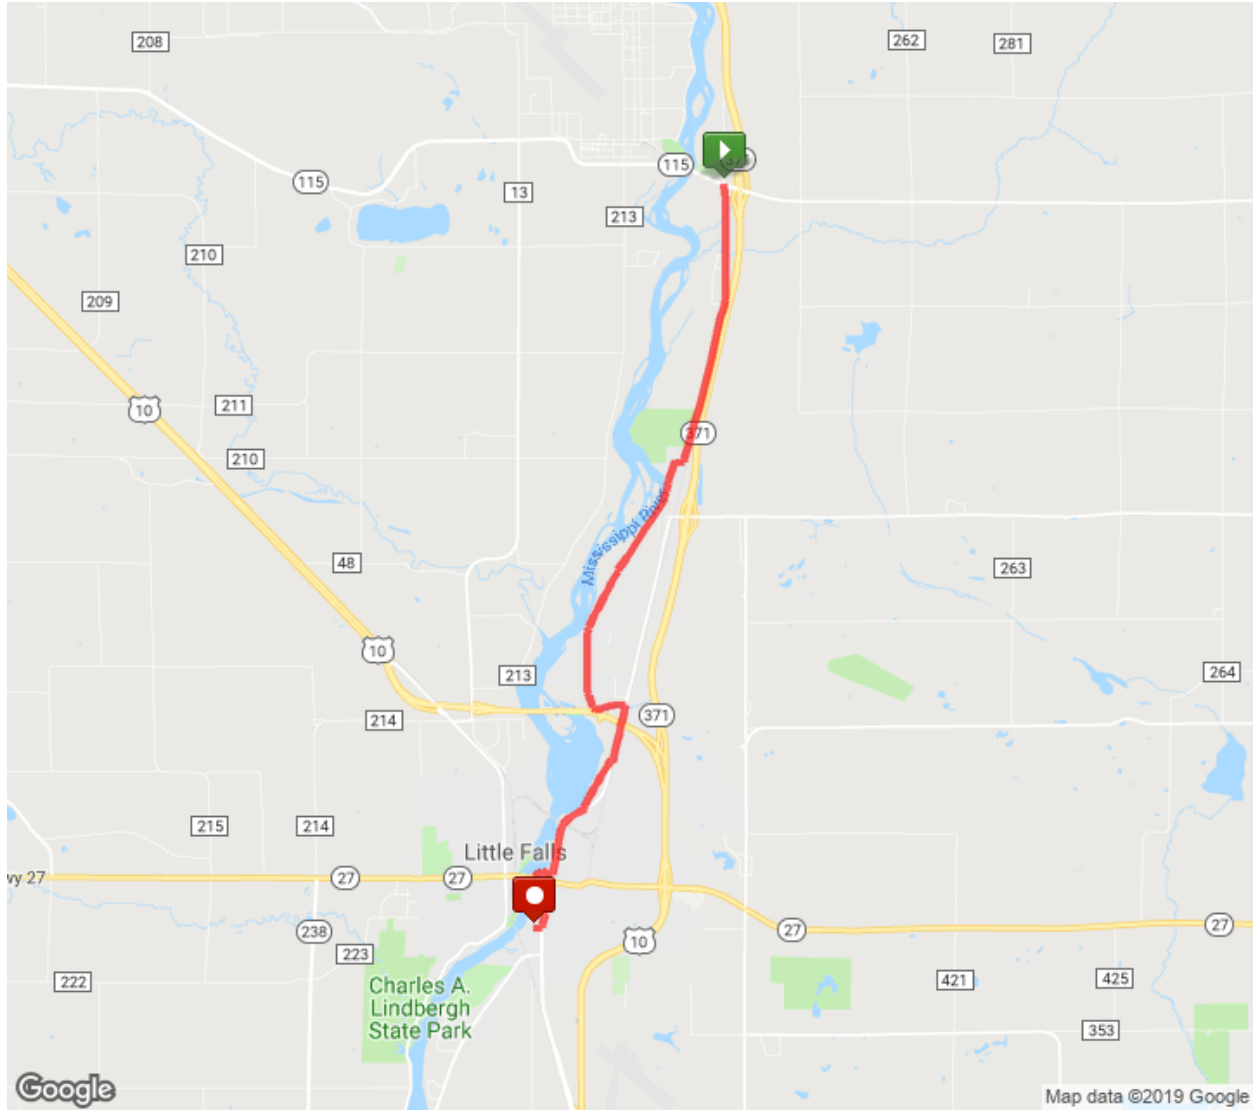

RELAY: Brainerd to Little Falls - Leg #3

Distance: 8.04 mi

Elevation Gain: 49 ft

Elevation Max: 1,173 ft

Notes

0.00 mi	Head south on MN-371 N toward White Pine Rd
3.16 mi	Head south on MN-371 N toward County Rd 284
3.78 mi	Turn right onto County Rd 284
3.80 mi	Turn left onto MN-371 S Destination will be on the left
5.54 mi	Head north on MN-371 S toward 233rd St
6.18 mi	Turn left onto 233rd St
6.21 mi	Turn left onto Haven Rd Destination will be on the right
7.35 mi	Head south on Haven Rd toward Hornet Rd
7.91 mi	Slight right to stay on Haven Rd
8.03 mi	Turn right onto MN-115 W Destination will be on the left
8.04 mi	Destination

RELAY: Brainerd to Little Falls - Leg #4

Distance: 8.36 mi

Elevation Gain: 96 ft

Elevation Max: 1,134 ft

Notes

0.00 mi	Head east on MN-115 E toward Haven Rd
0.01 mi	Turn right onto Haven Rd Destination will be on the right
1.68 mi	Head south on Haven Rd
2.70 mi	Turn right onto Riverwood Dr
2.78 mi	Turn right Destination will be on the left
2.79 mi	Head south toward Riverwood Dr
2.81 mi	Continue onto Riverwood Dr Destination will be on the left
3.38 mi	Head southwest on Riverwood Dr toward Edgewood Rd Destination will be on the right
4.34 mi	Head southwest on Riverwood Dr toward Prairie Dr Destination will be on the right
4.85 mi	Head south on Riverwood Dr toward Park Ave
5.49 mi	Head east
5.50 mi	Continue onto Riverwood Dr
5.69 mi	Turn right onto Haven Rd
6.01 mi	Head south on Haven Rd toward Riverview Drive Merge
6.24 mi	Turn right onto Riverview Drive Merge
6.36 mi	Continue onto Riverview Dr Destination will be on the left
6.49 mi	Head southwest on Riverview Dr toward 11th Ave NE
6.65 mi	Head southwest on Riverview Dr toward Pine Tree Blvd
6.79 mi	Turn right onto 1st St NE Destination will be on the left
7.00 mi	Head southwest on 1st St NE toward 6th Ave NE
7.27 mi	Head south on 1st St NE toward 4th Ave NE