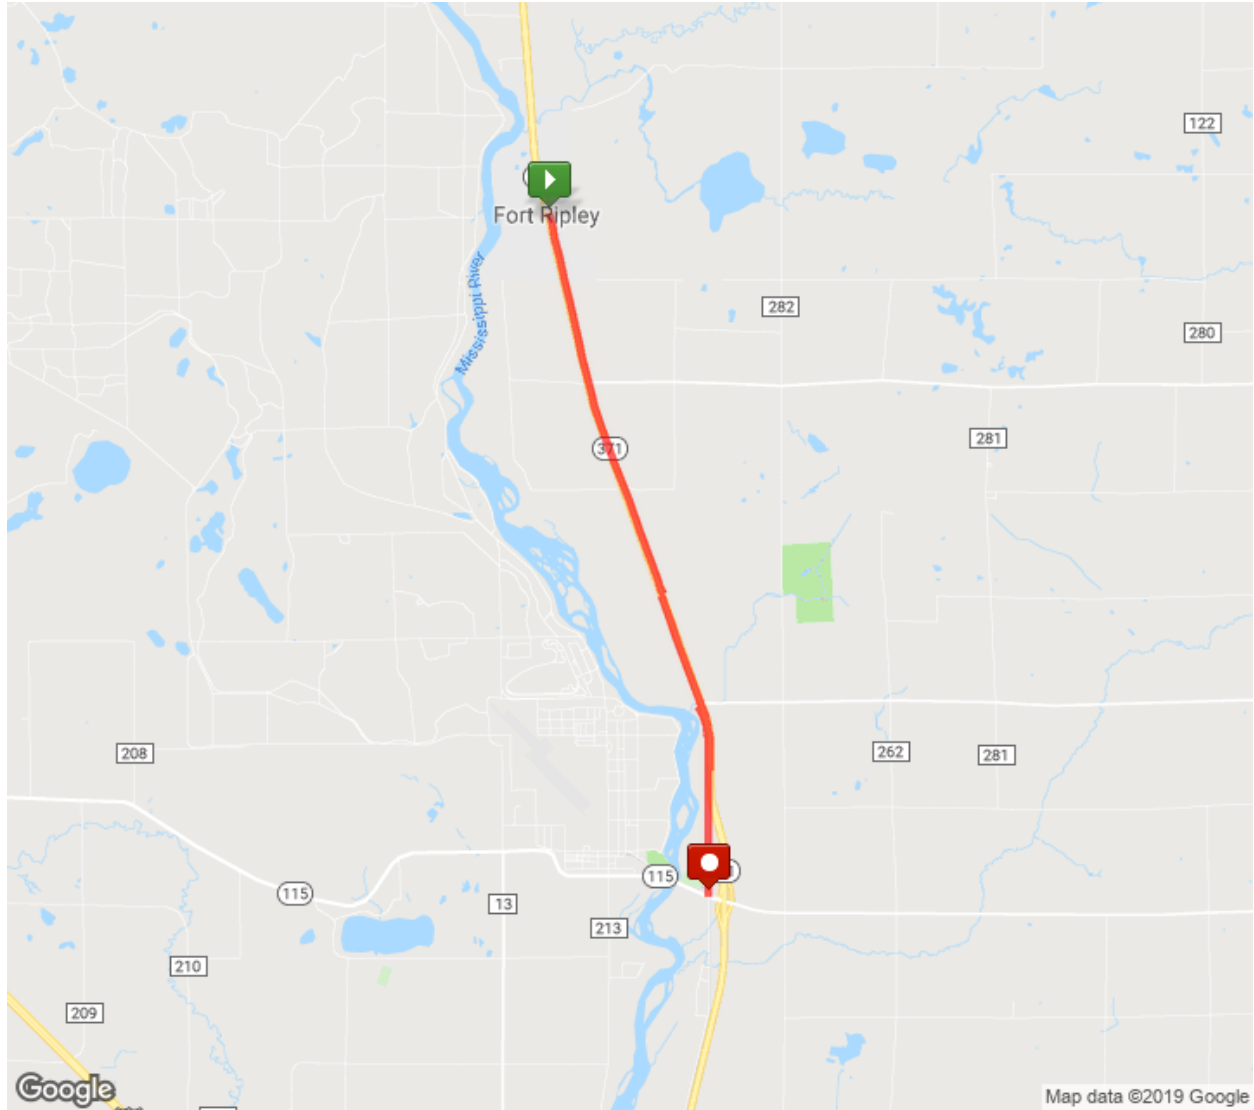

RELAY: Brainerd to Little Falls - Leg #3

Distance: 8.04 mi

Elevation Gain: 49 ft

Elevation Max: 1,173 ft

Notes