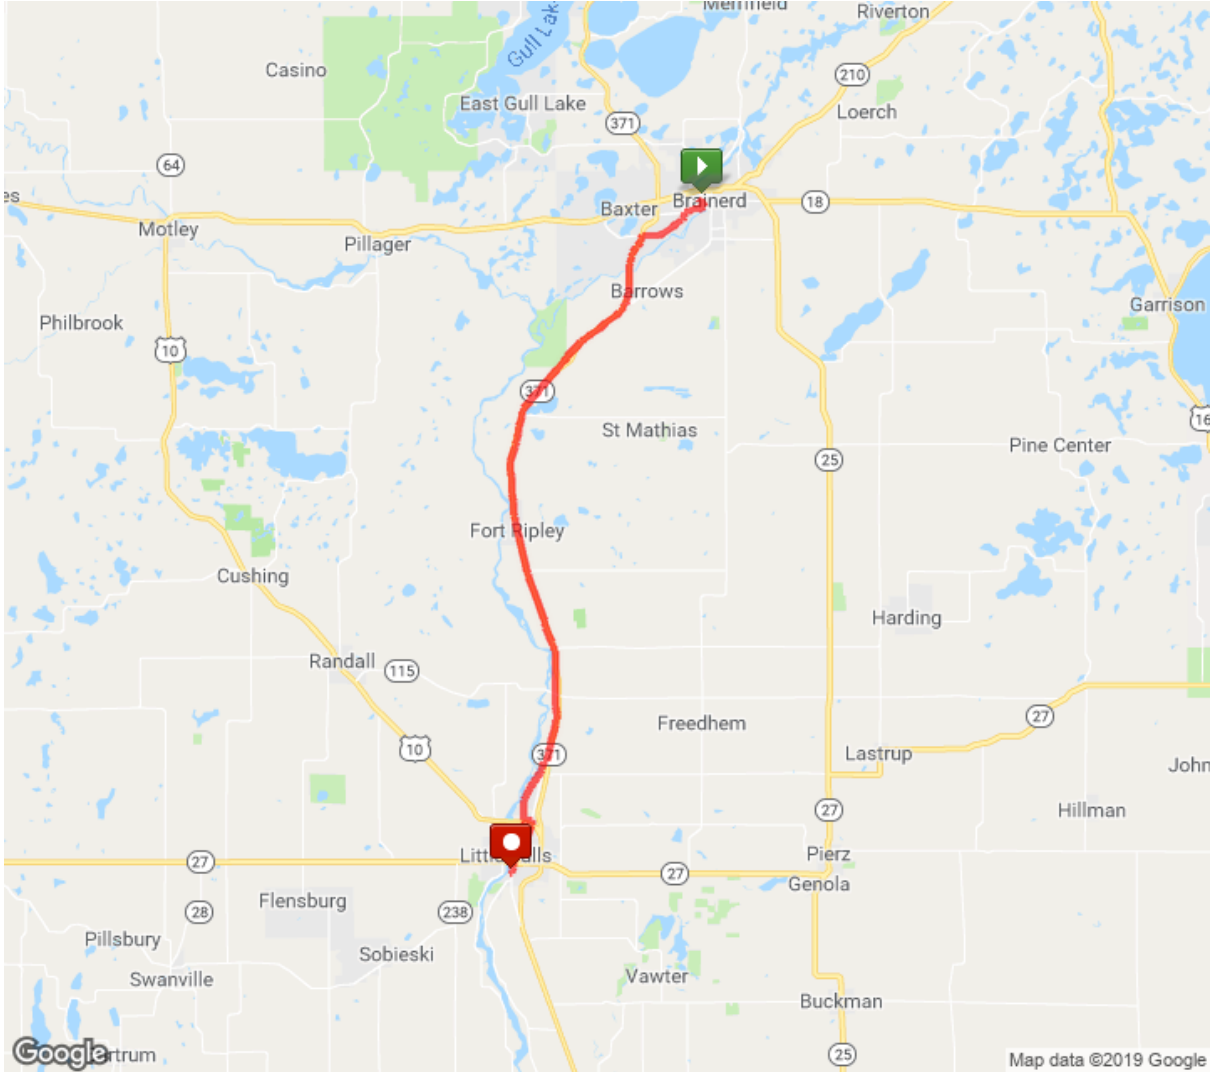

RELAY: Brainerd to Little Falls

Distance: 32.08 mi

Elevation Gain: 306 ft

Elevation Max: 1,216 ft

Notes